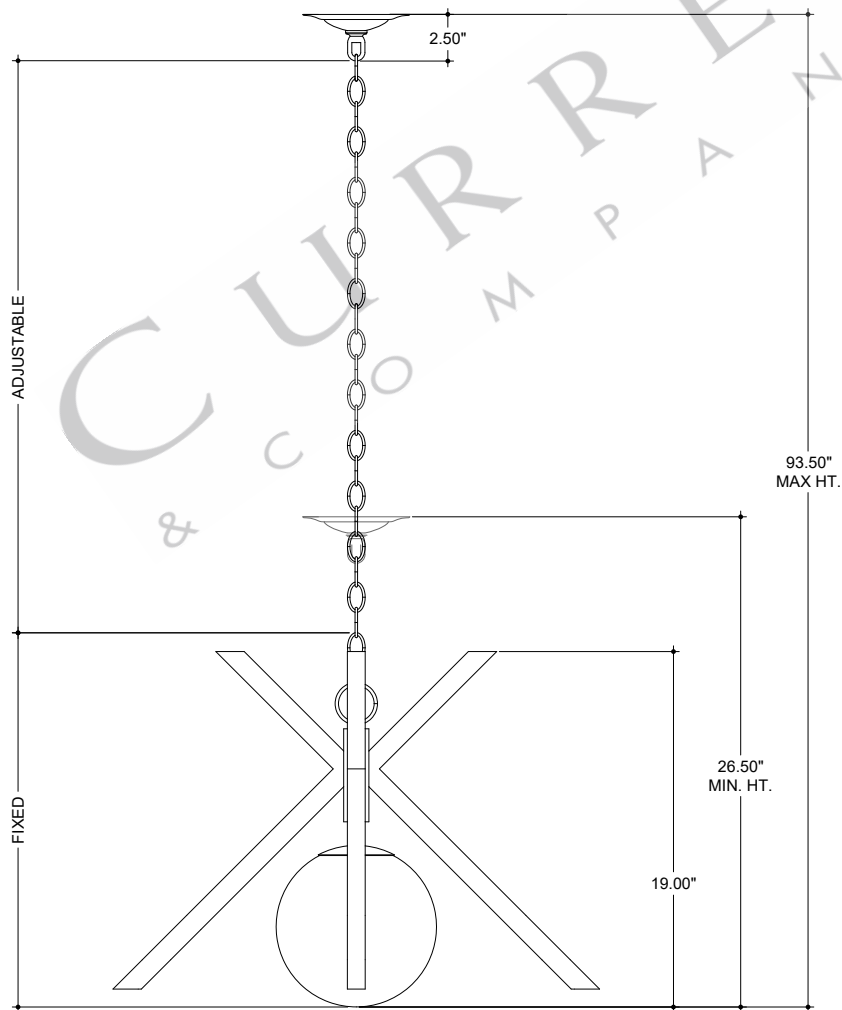

TOP VIEW

CANOPY DETAIL

FRONT VIEW

9000-0940

ALL WORK © 2022 CURREY & COMPANY